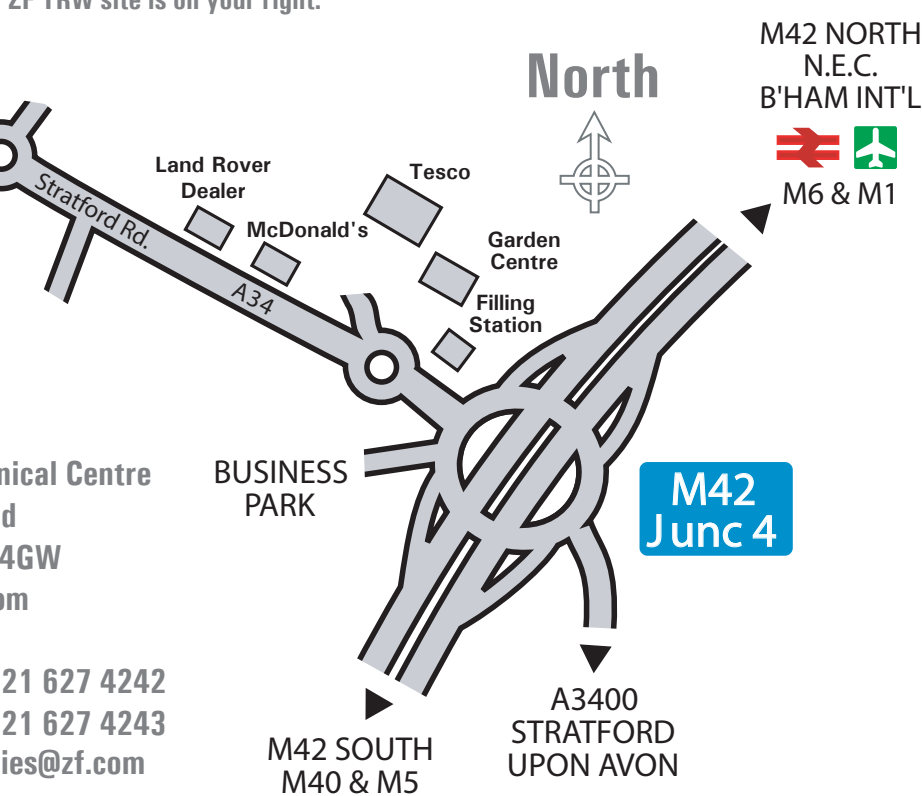

M42 NORTH
N.E.C.
B'HAM INT'L

M6 & M1

M42
Junc 4

M42 SOUTH
M40 & M5

A3400
STRATFORD
UPON AVON