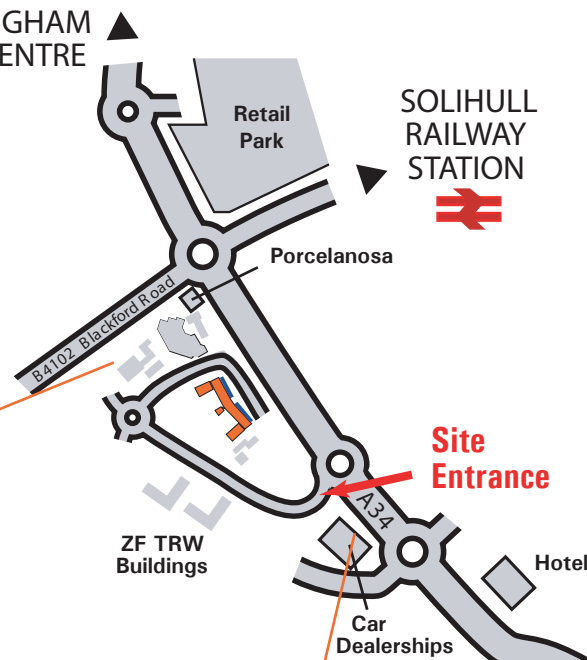

HOW TO FIND US

BIRMINGHAM CITY CENTRE

SOLIHULL RAILWAY STATION

Site Entrance

FROM THE M42 JUNCTION 4:

Join the A34 sign posted Birmingham. Continue to the forth roundabout. Branch left from the A34 into the ZF TRW site. Continue for 200 yards and turn right at the roundabout. The Conekt building is in front of you on the right hand side.

FROM BIRMINGHAM:

Join the A34 sign posted Shirley, Stratford, M42, M40. When passing through Shirley on the A34 look for the roundabout of the intersection of the B4102. Proceed across the roundabout and continue to the next roundabout. Take the 3rd exit into the ZF TRW site. Continue for 200 yards and turn right at the roundabout. The Conekt building is in front of you on the right hand side.

VIA PUBLIC TRANSPORT:

From Solihull Railway Station catch the No.6 bus towards Birmingham. Exit bus once adjacent to Cranmore Road. Turn left at the roundabout and the ZF TRW site is on your right.

ZF TRW Technical Centre

M42 SOUTH
M40 & M5

A3400
STRATFORD
UPON AVON