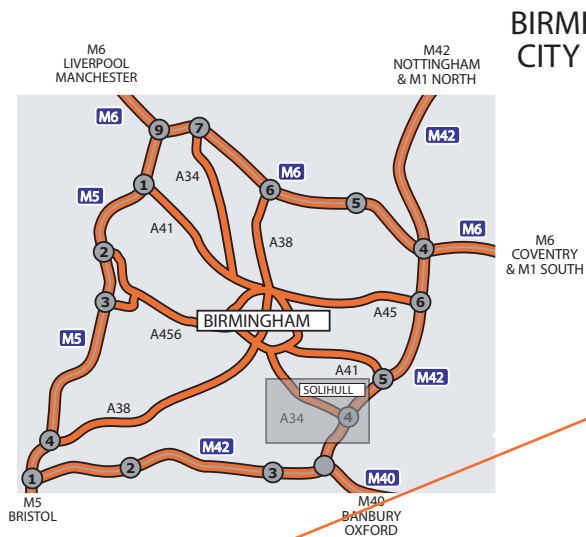

HOW TO FIND US

BIRMINGHAM CITY CENTRE

SOLIHULL RAILWAY STATION

Site Entrance

FROM THE M42 JUNCTION 4:

Join the A34 sign posted Birmingham. Continue to the forth roundabout. Branch left from the A34 into the ZF TRW site. Continue for 200 yards and turn right at the roundabout. The Conekt building is in front of you on the right hand side.

FROM BIRMINGHAM:

Join the A34 sign posted Shirley, Stratford, M42, M40. When passing through Shirley on the A34 look for the roundabout of the intersection of the B4102. Proceed across the roundabout and continue to the next roundabout. Take the 3rd exit into the ZF TRW site. Continue for 200 yards and turn right at the roundabout. The Conekt building is in front of you on the right hand side.

VIA PUBLIC TRANSPORT:

From Solihull Railway Station catch the No.6 bus towards Birmingham. Exit bus once adjacent to Cranmore Road. Turn left at the roundabout and the ZF TRW site is on your right.

ZF TRW Technical Centre

M42 SOUTH
M40 & M5

A3400
STRATFORD
UPON AVON