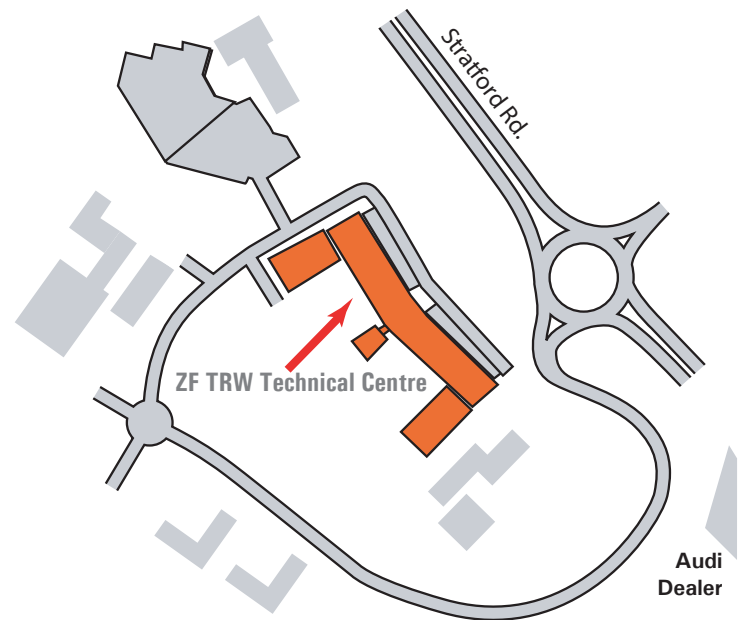

HOW TO FIND US

BIRMINGHAM CITY CENTRE

SOLIHULL RAILWAY STATION

Site Entrance

FROM THE M42 JUNCTION 4:

Join the A34 sign posted Birmingham. Continue to the forth roundabout. Branch left from the A34 into the ZF TRW site. Continue for 200 yards and turn right at the roundabout. The Conekt building is in front of you on the right hand side.

FROM BIRMINGHAM:

Join the A34 sign posted Shirley, Stratford, M42, M40. When passing through Shirley on the A34 look for the roundabout of the intersection of the B4102. Proceed across the roundabout and continue to the next roundabout. Take the 3rd exit into the ZF TRW site. Continue for 200 yards and turn right at the roundabout. The Conekt building is in front of you on the right hand side.

VIA PUBLIC TRANSPORT:

From Solihull Railway Station catch the No.6 bus towards Birmingham. Exit bus once adjacent to Cranmore Road. Turn left at the roundabout and the ZF TRW site is on your right.

ZF TRW Technical Centre

M42 SOUTH
M40 & M5

A3400
STRATFORD
UPON AVON